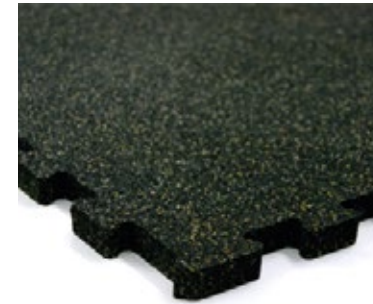

PAVIGYM CARDIO 6MM

INSTALLATION:

The tiles are easy to install thanks to the modular interlocking system that avoids the use of adhesives which **reduces significantly the installation time and cost.**

COLOUR:

Black Cosmos

PAVIBASIC CARDIO 6 MM

OPTIMAL NON SLIP FLOORING FOR CARDIO & SPINNING AREAS.

DESCRIPTION:

Made with a unique formula using special components with enhanced fire-rating, this flooring is not only fit for high intensity use but is unique in terms of its fire resistance, dimensioned stability and aesthetics.

- **High-density:** ideal for intense, enduring and abrasive use.
- **Grip:** provides the proper slip resistance, even when wet.
- **Hygiene:** smooth and easy to clean surface.
- **Aesthetics:** hardcore aesthetic with a mixed colour texture that makes it more attractive than the common black flooring.