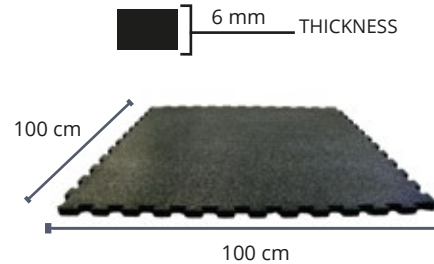

PAVIGYM CARDIO 6MM

INSTALLATION:

The tiles are easy to install thanks to the modular interlocking system that avoids the use of adhesives which **reduces significantly the installation time and cost.**

COLOUR:

Black Cosmos

PAVIBASIC CARDIO 6 MM

OPTIMAL NON SLIP FLOORING FOR CARDIO & SPINNING AREAS.

DESCRIPTION:

Made with a unique formula using special components with enhanced fire-rating, this flooring is not only fit for high intensity use but is unique in terms of its fire resistance, dimensioned stability and aesthetics.

- **High-density:** ideal for intense, enduring and abrasive use.
- **Grip:** provides the proper slip resistance, even when wet.
- **Hygiene:** smooth and easy to clean surface.
- **Aesthetics:** hardcore aesthetic with a mixed colour texture that makes it more attractive than the common black flooring.

TECHNICAL DATA

Dimensions		100 cm x 100 cm
Thickness		6 mm
Weight		5,8 kg/m ²
Density	UNE 53526	1000 kg/m ³
Hardness	SHORE A	65
Fire Classification		D _{fl} -s1