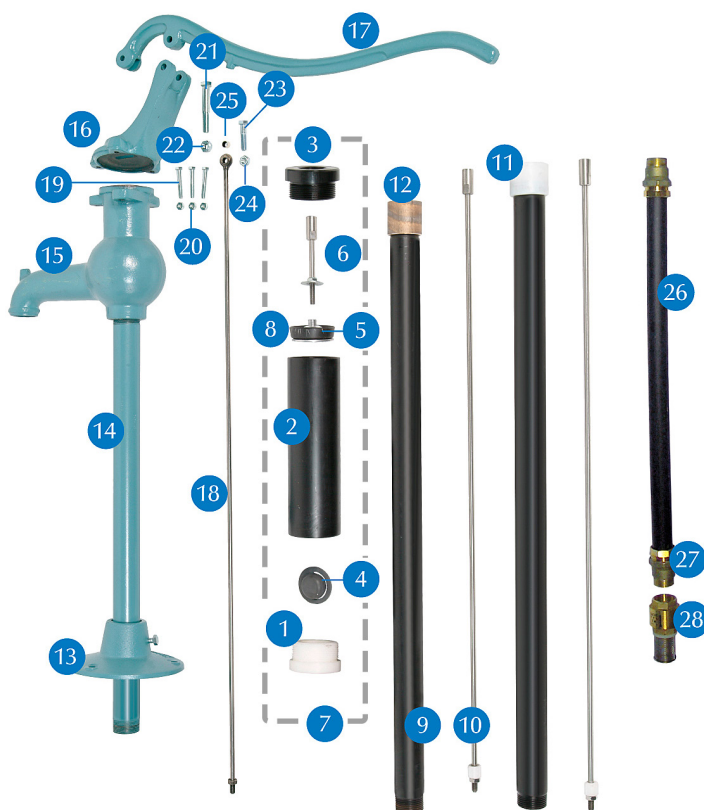

NIRA 3B

For Domestic Wells

A classic garden pump for everyday use, for example at summer cottages and in gardens. Modular construction – easy to transport.

- Maximum pumping capacity around 40 litres/minute
- Weight 22 kgs
- Package size 120 x 40 x 25 cm
- Warranty 36 months

List of Parts

- 1 Cylinder valve body 1 1/4" P29
- 2 Cylinder pipe / plastic P28
- 3 Cylinder coupling 47,8x1/8" P27
- 4 Cylinder valve R30
- 5 Plunger seal R56
- 6 Cylinder plunger rod P35
- 7 Cylinder complete / plastic P31
- 8 Plunger complete P605
- 9 Riser pipe 1 mtr M2100K
- 10 Plunger rod 1 mtr L2102
- 11 Coupling 47,8x1/8 SD106
- 12 Pump head pipe coupling P34
- 13 Base flange SD1804
- 14 Pump head pipe 1 1/2" P33
- 15 Pump head top P31501
- 16 Handle forked mounting (Blue) P31502S
- 17 Handle (Blue) P31503S
- 18 Pump Head Rod P32
- 19 Hexagonal screw M 8x50 R200850
- 20 Nut M8 R2268
- 21 Hexagonal screw M 12x80 R2001280
- 22 Nut M12 R22612
- 23 Hexagonal screw M10x40 R2001040
- 24 Nut M10 R22610
- 25 Bearing R2821010

OPTIONAL pipe extension below the cylinder

- 26 Suction pipe 40mm 1m R2621140
- 27 Coupling 1 1/4"x40mm R26211440
- 28 Non return valve 1 1/4" 2002

NOTE:

The NIRA 3B is intended for pumping domestic and drinking water. The pump drains itself after use, so it does not freeze. The overall length of the pump in the basic package is 2.5 m, measured from the well cover to the bottom of the cylinder. The base of the cylinder features a 1 1/4" internal thread, to which an attachment to connect 40 mm polythene suction pipe can be fitted.

The maximum length of the suction pipe is 6 metres. If the suction pipe is longer than 1.5 metres a bottom valve must be fitted. The pump's cylinder can be lowered up to a maximum of 6 metres using 0.5, 1.0 or 3.0 metre pipe modules. The maximum depth the pump can reach (measured from the well cover) is therefore 12.5 metres. Only the Nira 67 drilled well pump can be installed to pump from depths of more than 12.5 metres.